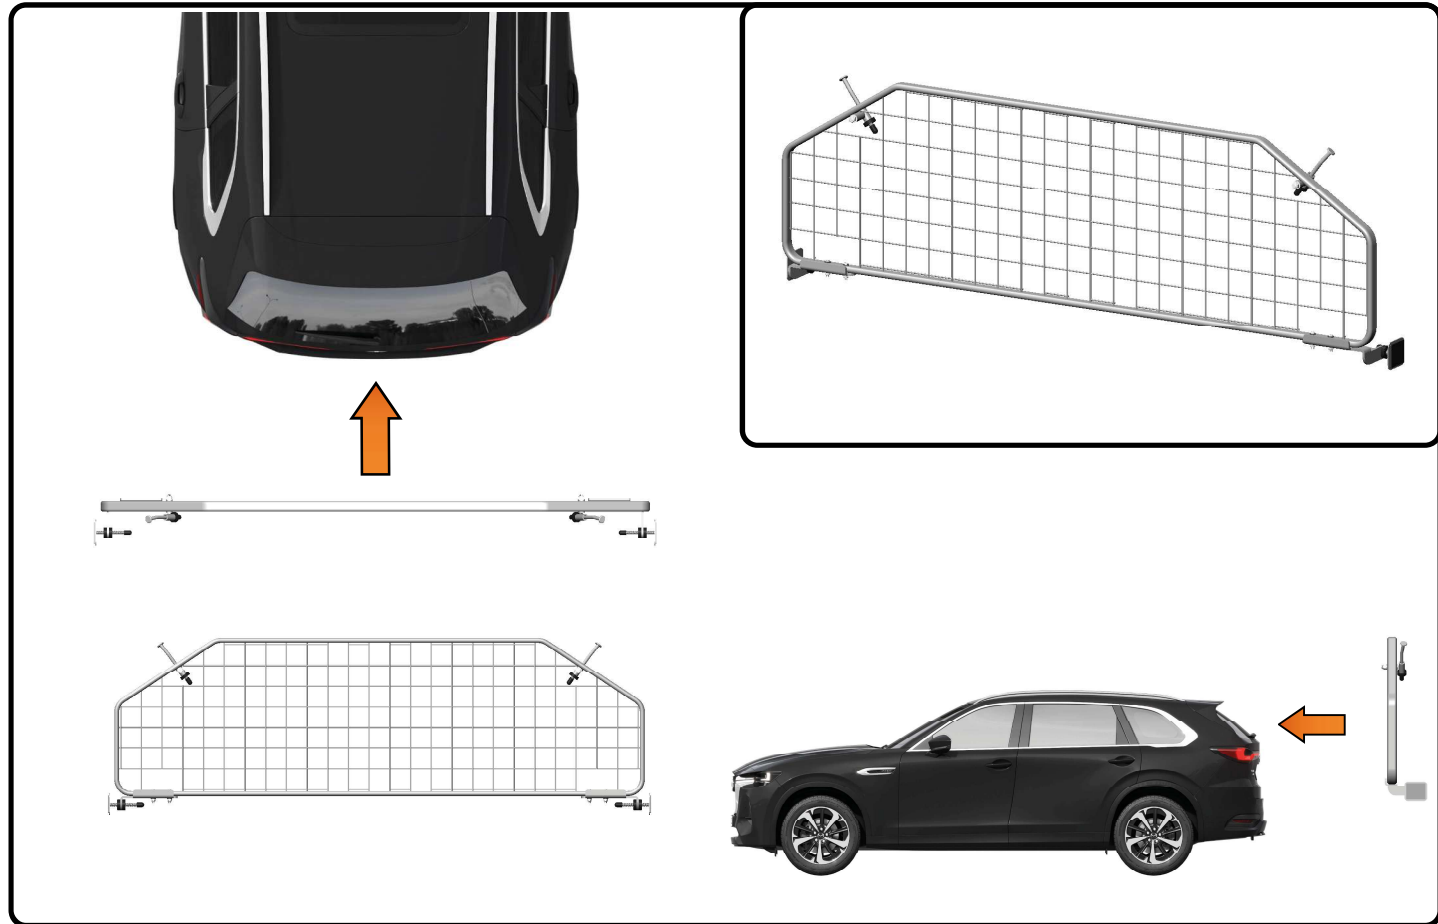

TDG 1774

FITTING INSTRUCTION / INSTRUCTION DE MONTAGE / EINBAUANLEITUNG /
ISTRUZIONI PER L'USO / INSTRUCCIONES DE MONTAJE / MONTAGEHANDLEIDING

MAZDA CX-80

DOG GUARD / GRILLE PROTECTRICE POUR CHIEN / HUNDEGITTER /
RIPARO PER CANI / DEFENSA PARA PERROS / HONDEREK